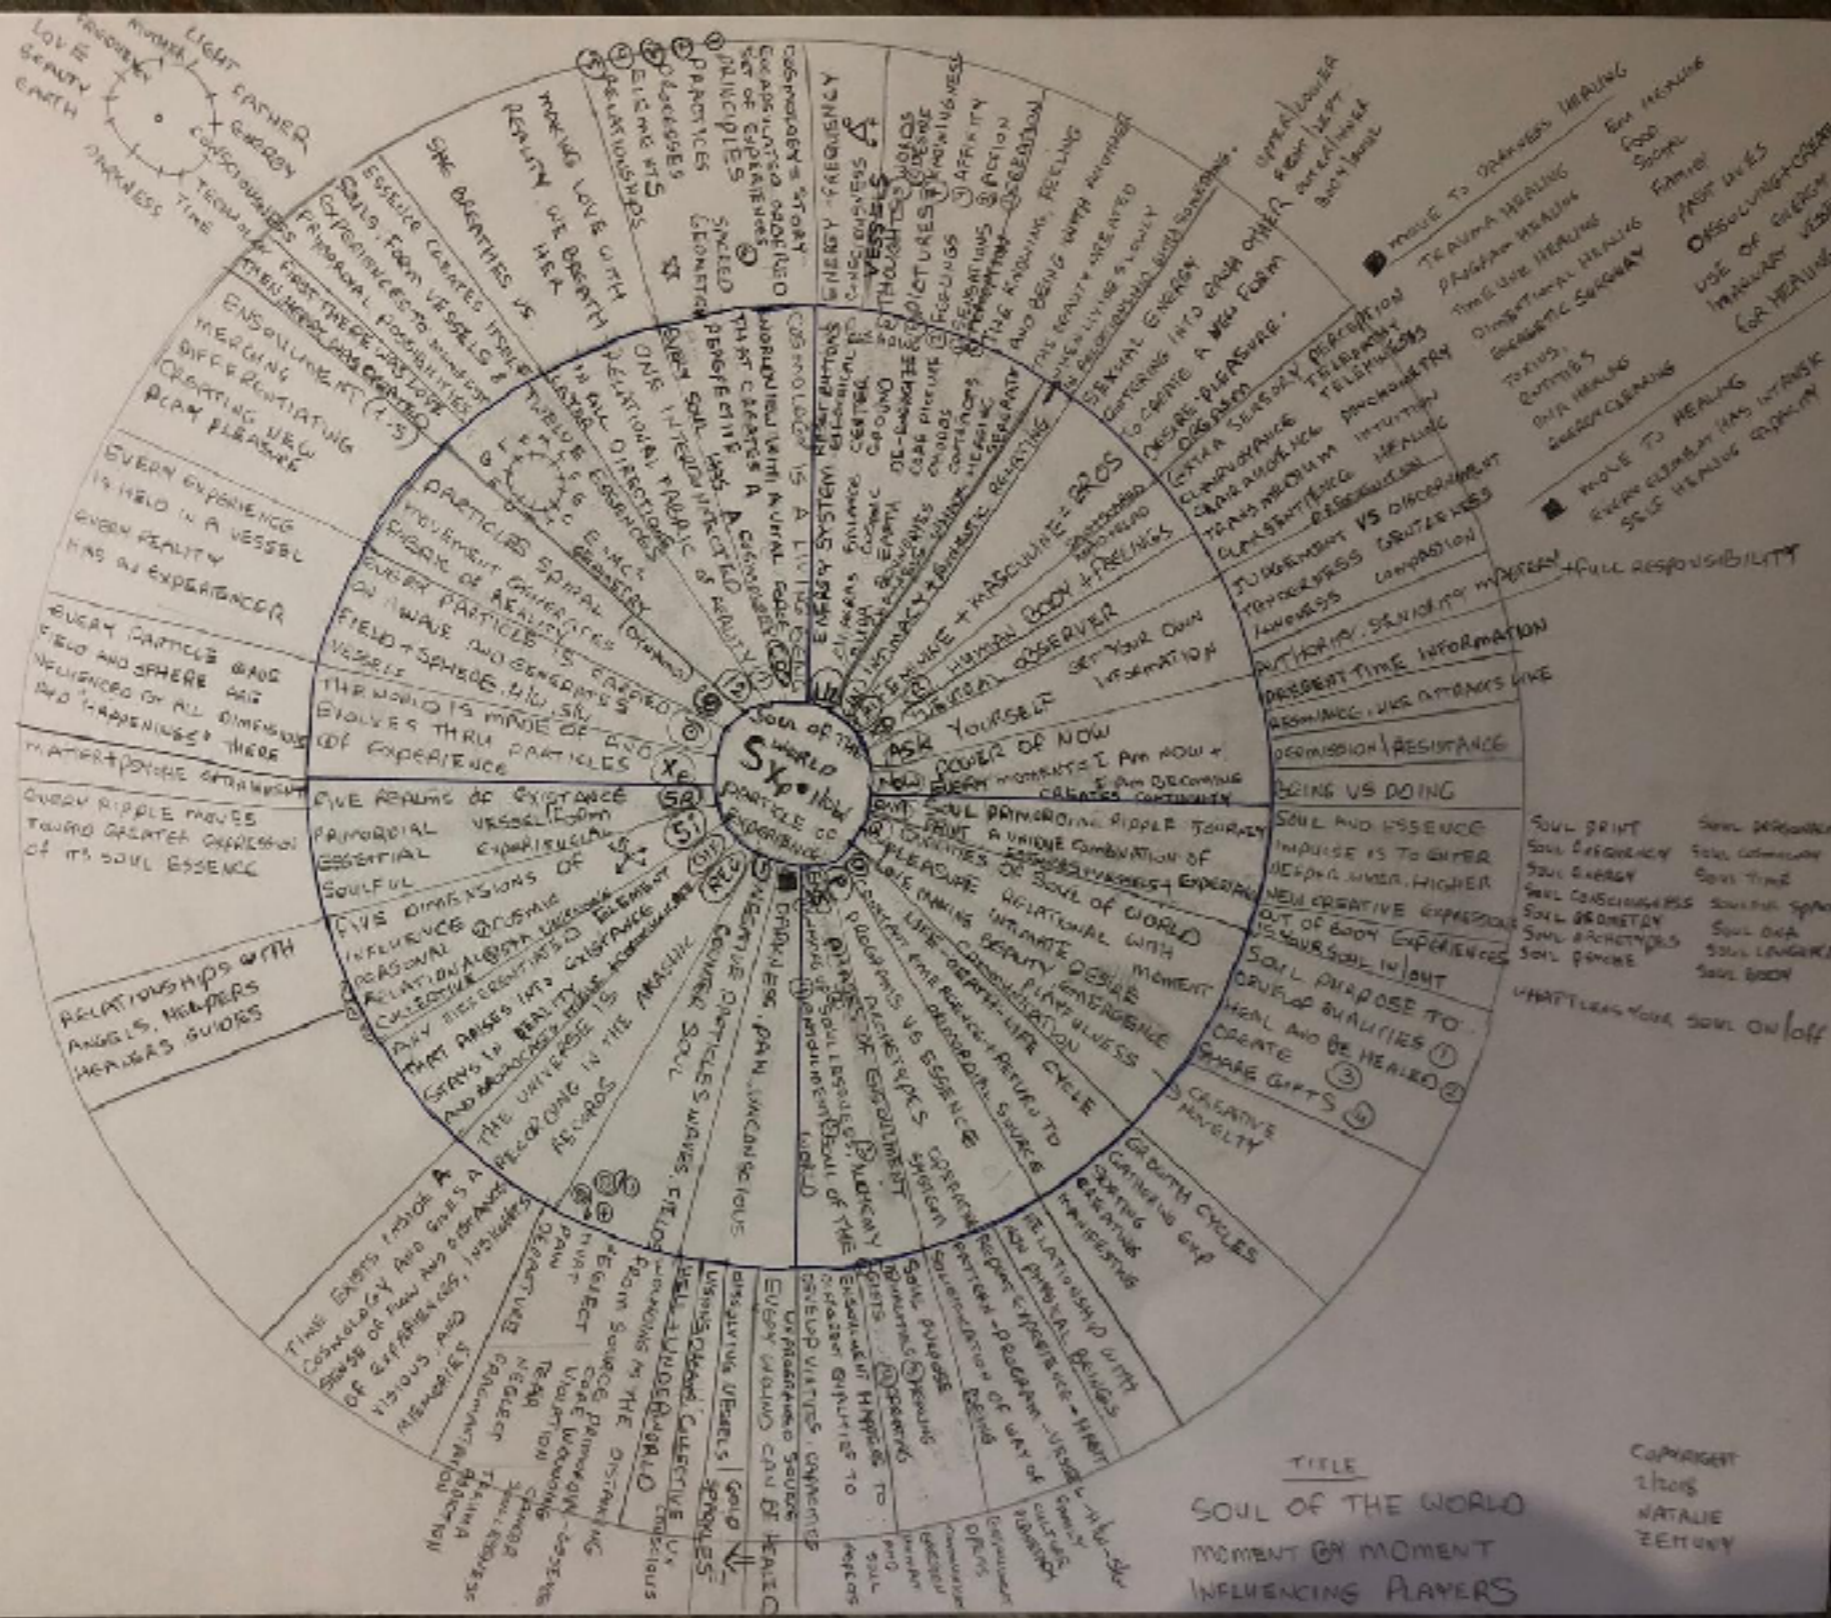

BACKGROUND

OUR FIVE ROWS WITH EMERGING TURNS AND DEEP OF LIFE

MEETING AND DISSOLVING INTO EACH OTHER

OPEN TO THE MOUNTAIN IN PRACTICES LIST

COLORFUL SOUL OF WORLD

WINTER 2016

TITLE
SOUL OF THE WORLD
MOMENT BY MOMENT
INFLUENCING PLAYERS

COPYRIGHT
2016
NATALIE
ZENTONY