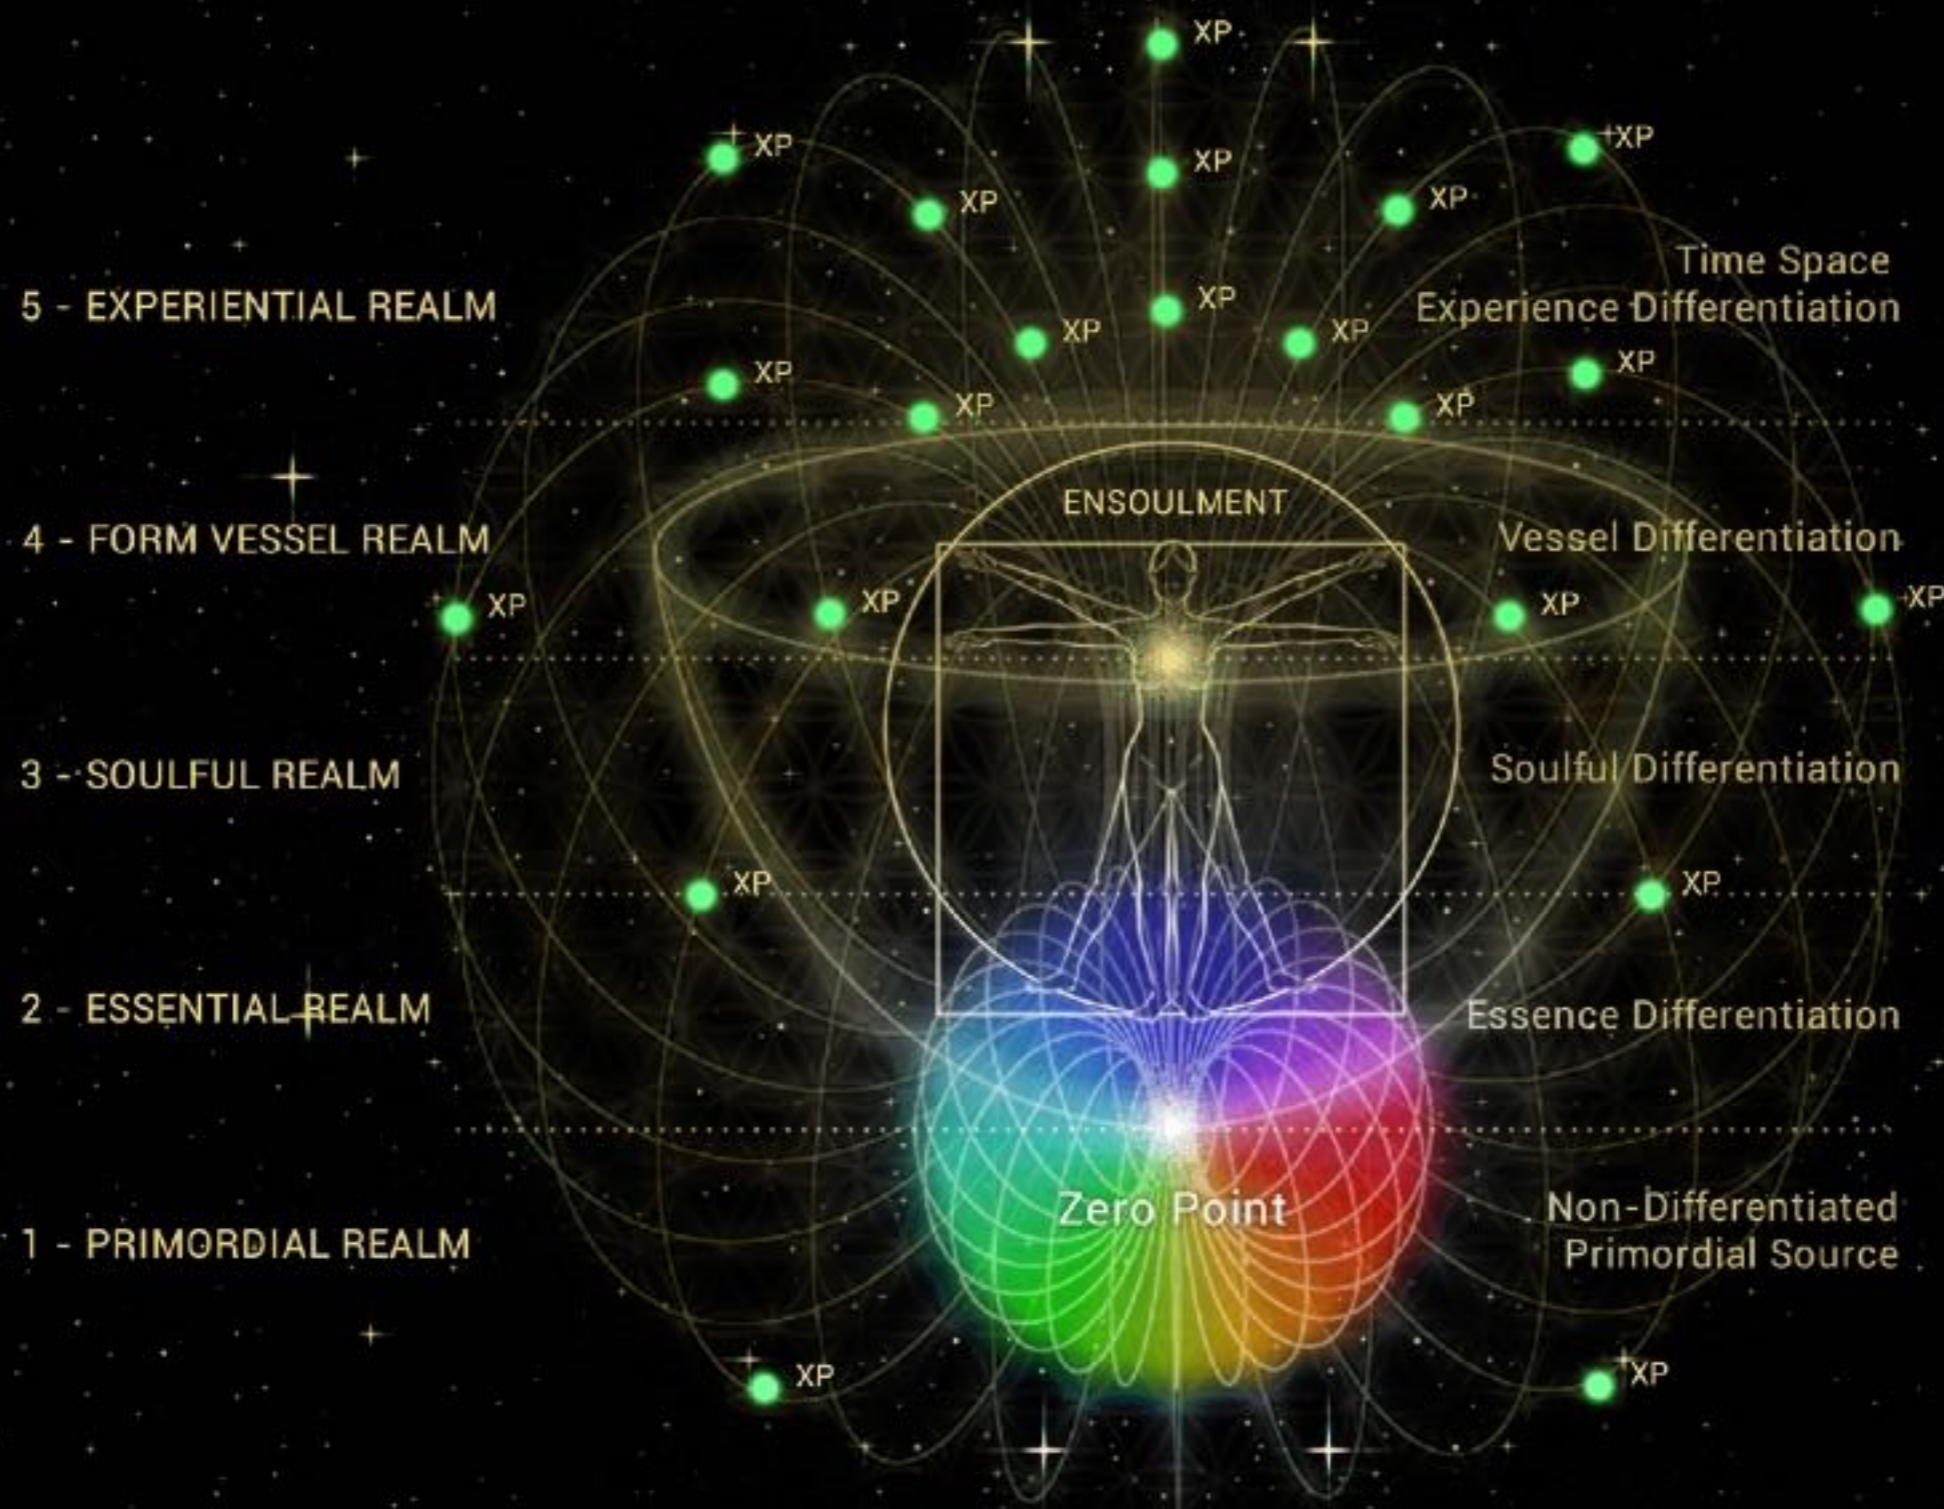

Soulful Nature of Reality

Nature of Reality Through Lens of Soul Experience