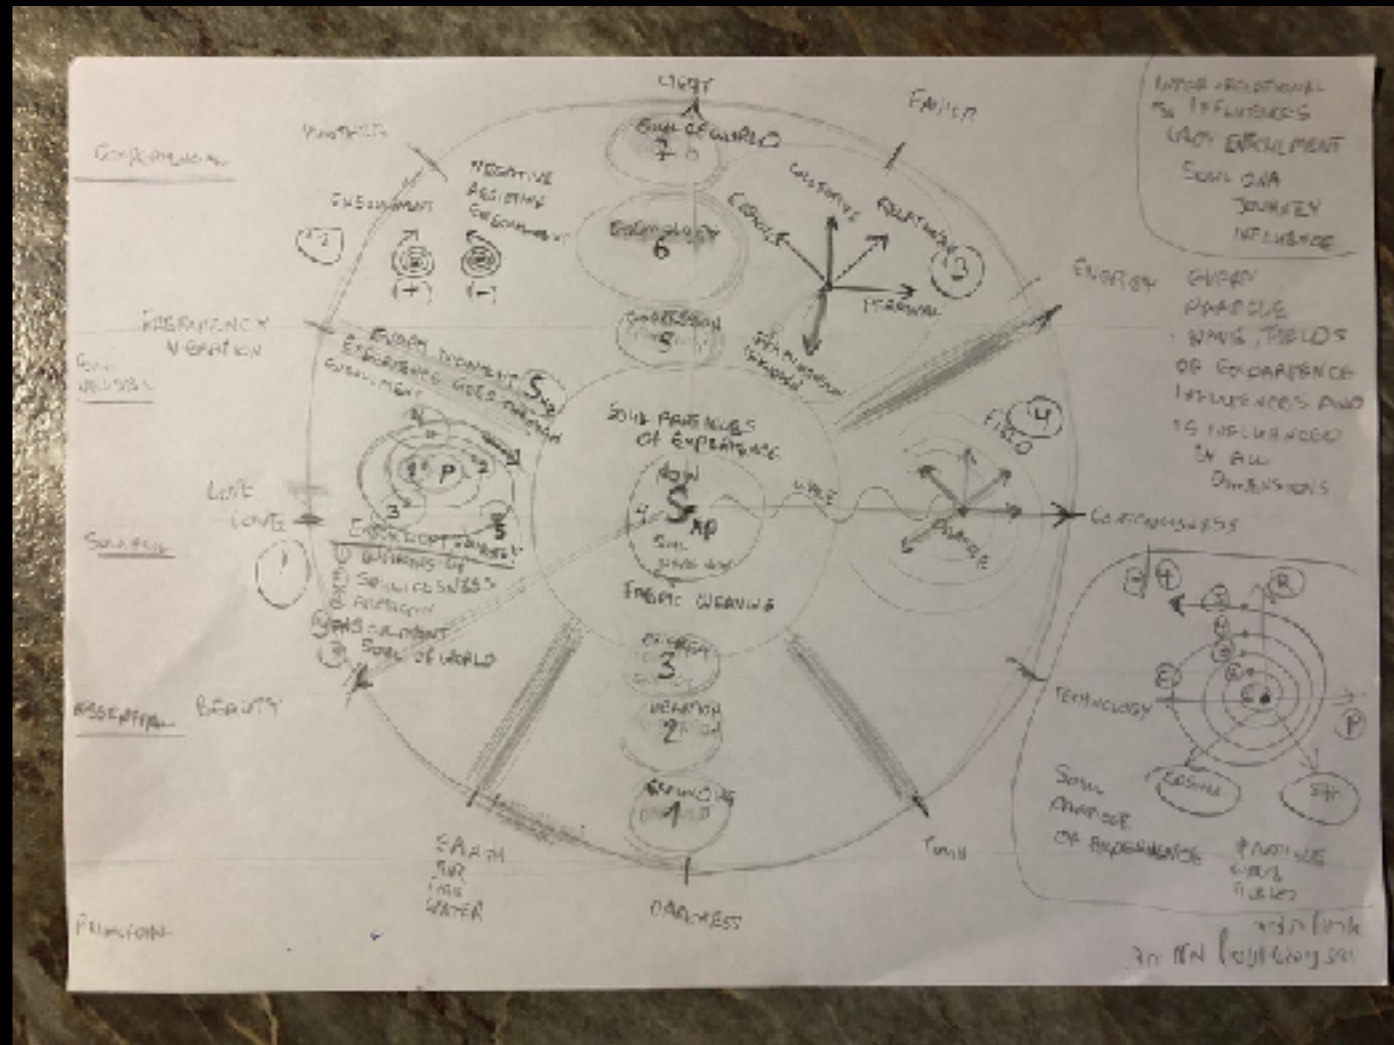

24 ENSOULMENT MODULES IN A SPHERE

EXIST INSIDE 12 ESSENCES SPHERE

24 modules - ENSOULMENT ORDERED BASED ON 4 QUADRANTS

FEMINE & MASCULINE FM
LOWER + UPPER INNER + OUTER

copy right ©
NARANS BETANY
MARCH - 2018