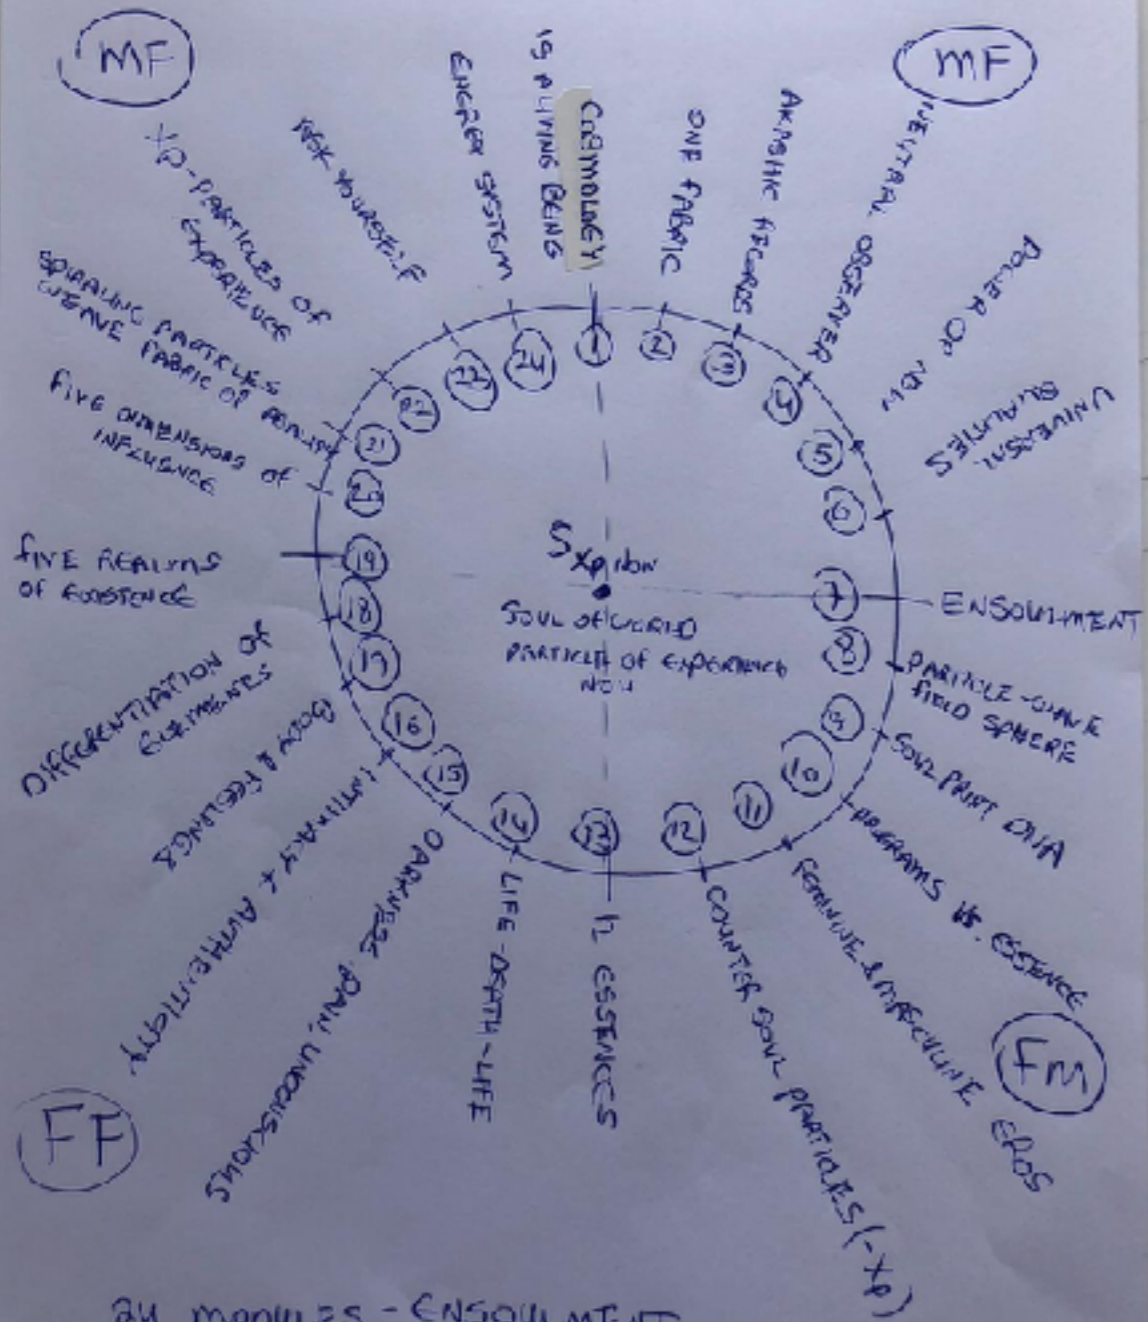

EVERY DIMENSION CREATES A PERSPECTIVE (POINT OF VIEW)

EVERY Sxp NOW CREATES
Xp PARTICLE
Xp WAVE
Xp FIELD
Xp SPHERE

COPYRIGHT © NATALIE ZACHARY 2015-2018

24 ENSOULMENT MODULES IN A SPHERE

EXIST INSIDE 12 ESSENCES SPHERE